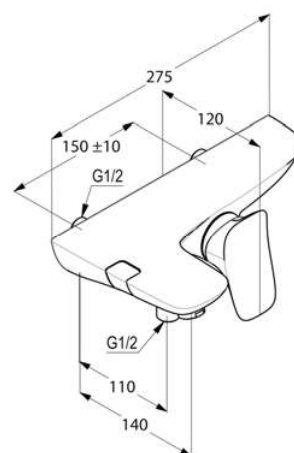

Product: KLUDI AMBA single lever bath and shower mixer
DN 15

Ref.: 534450575

Product description

single lever bath and shower mixer DN 15
wall-mounted
solid lever
ceramic cartridge with hot water safety device
aerator M 24 x 1
flow rate bath tub 27,3 l/min at 3 bar
flow rate shower 27 l/min at 3 bar
automatic diverter: shower to bath tub
shower connection 1/2 inch
protected against back flow
s-unions 1/2 x 3/4 inch

Finishes:
05 chrome

Product picture

Advertisement

single lever bath/shower mixer, manufacturer KLUDI GmbH & Co. KG
KLUDI AMBA item no. 534450575
type: single lever bath and shower mixer, DN 15 / PN 10, chrome plated brass, solid lever chrome plated metal, ceramic cartridge K-41 with hot water safety device, bath tub filler with aerator M 24 x 1, flow rate at bath tub filler 27,3 l/min at 3 bar, flow rate at shower outlet 27 l/min at 3 bar, automatic diverter: shower to bath tub, protected against back flow DIN EN 1717, shower connection 1/2 inch, concealed s-unions 1/2 x 3/4 inch
dimensions: width: 275 mm, nozzle projection: 140 mm, lever projection: 120 mm, centers: 150 mm

Dimensional drawing

Flow rate diagram